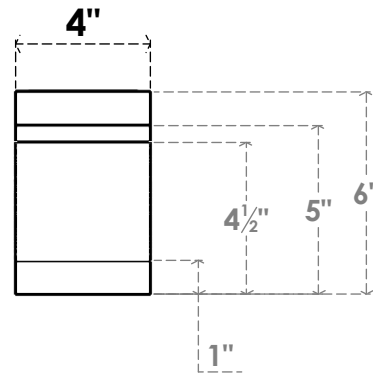

ITEM NUMBER: BRCPC040X06000X06000MRC

4"W X 6"D X 6"H MERCED ARCHITECTURAL GRADE PVC CLOSED KNEE BRACE

SIDE PROFILE

FRONT PROFILE

ISOMETRIC

EKENA MILLWORK
2300 WEST MAIN ST.
CLARKSVILLE, TX 75426
TOLL FREE: 866-607-0453
WWW.EKENAMILLWORK.COM