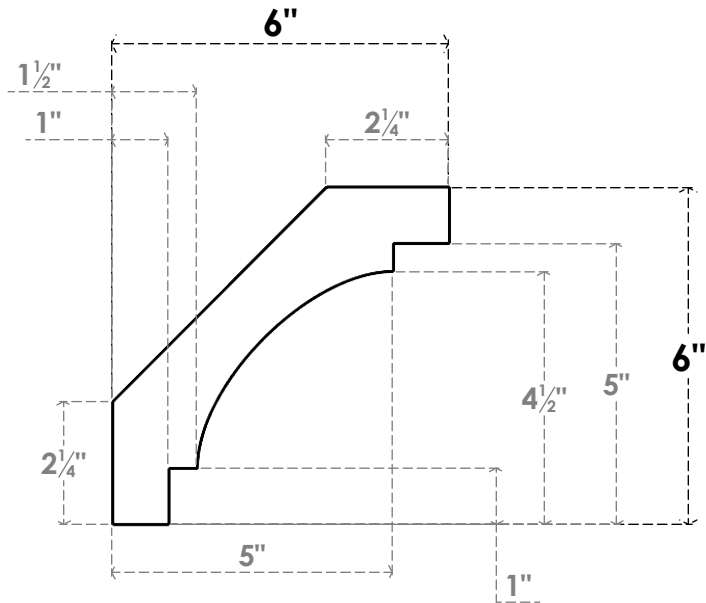

ITEM NUMBER: BRCPC040X06000X06000MRC

4"W X 6"D X 6"H MERCED ARCHITECTURAL GRADE PVC CLOSED KNEE BRACE

SIDE PROFILE

FRONT PROFILE

ISOMETRIC

EKENA MILLWORK
2300 WEST MAIN ST.
CLARKSVILLE, TX 75426
TOLL FREE: 866-607-0453
WWW.EKENAMILLWORK.COM